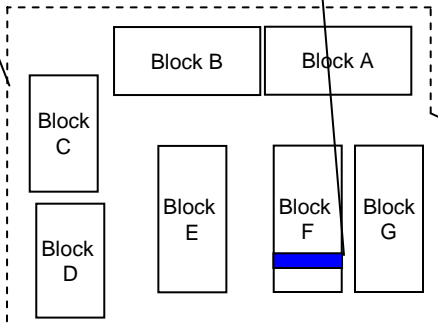

SEA RESOURCES MANAGEMENT SDN BHD.
SUITE F803, PHILEO DAMANSARA 1
OFF JALAN DAMANSARA
46350 PETALING JAYA
SELANGOR D.E.
Tel: +603 7956-0494/ +603 7955-8963

Phileo Damansara 1

BHP Station

Eastin Hotel

CP Tower

The Star

Phileo Damansara 2